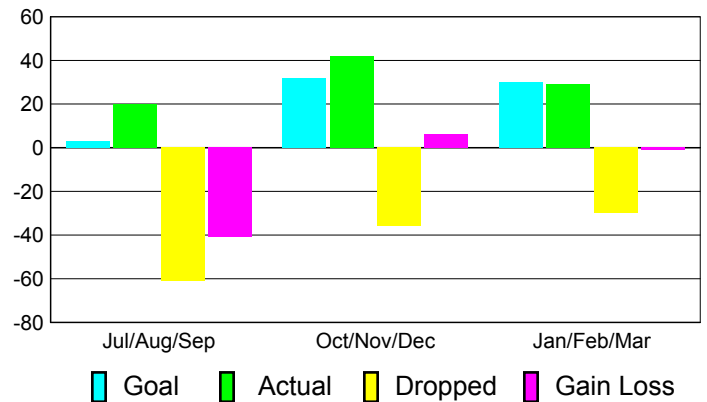

Membership Results 2010-2011

Goal, New, Dropped, Gain/Loss

Comparison of Membership Gain/Loss

Current Year Compared to the Previous Year