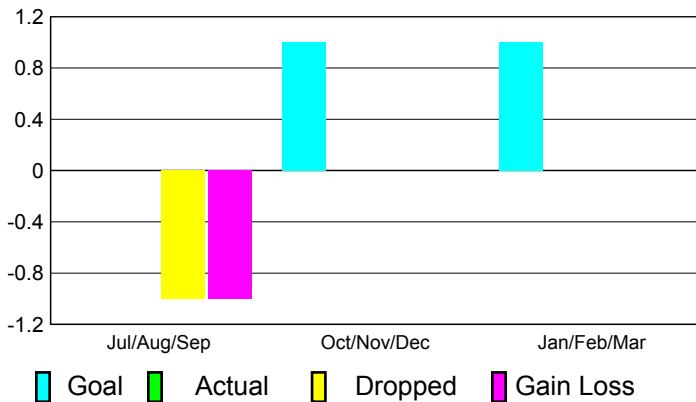

2010-2011 GMT Reports for District (or Undistricted) **District 20 R1**

GMT: **ED J LECIUS**

Location: **NEW YORK**

GMT CA: **1**

CLUBS

**Club Results
2010-2011**

**Clubs
2009-2010**

Month	New Club Goal	Actual New Clubs	Actual Dropped Clubs	Gain/Loss of Clubs	Gain/Loss of Clubs
Jul/Aug/Sep	0	0	-1	-1	0
Oct/Nov/Dec	1	0	0	0	0
Jan/Feb/Mar	1	0	0	0	0
Totals	2	0	-1	-1	0

Club Results 2010-2011

Goal, New, Dropped, Gain/Loss

Comparison of Club Gain/Loss

Current Year Compared to the Previous Year

YTD Status Quo Clubs 2010-2011

Status Quo Clubs Compared to Status Quo Members

MEMBERSHIP